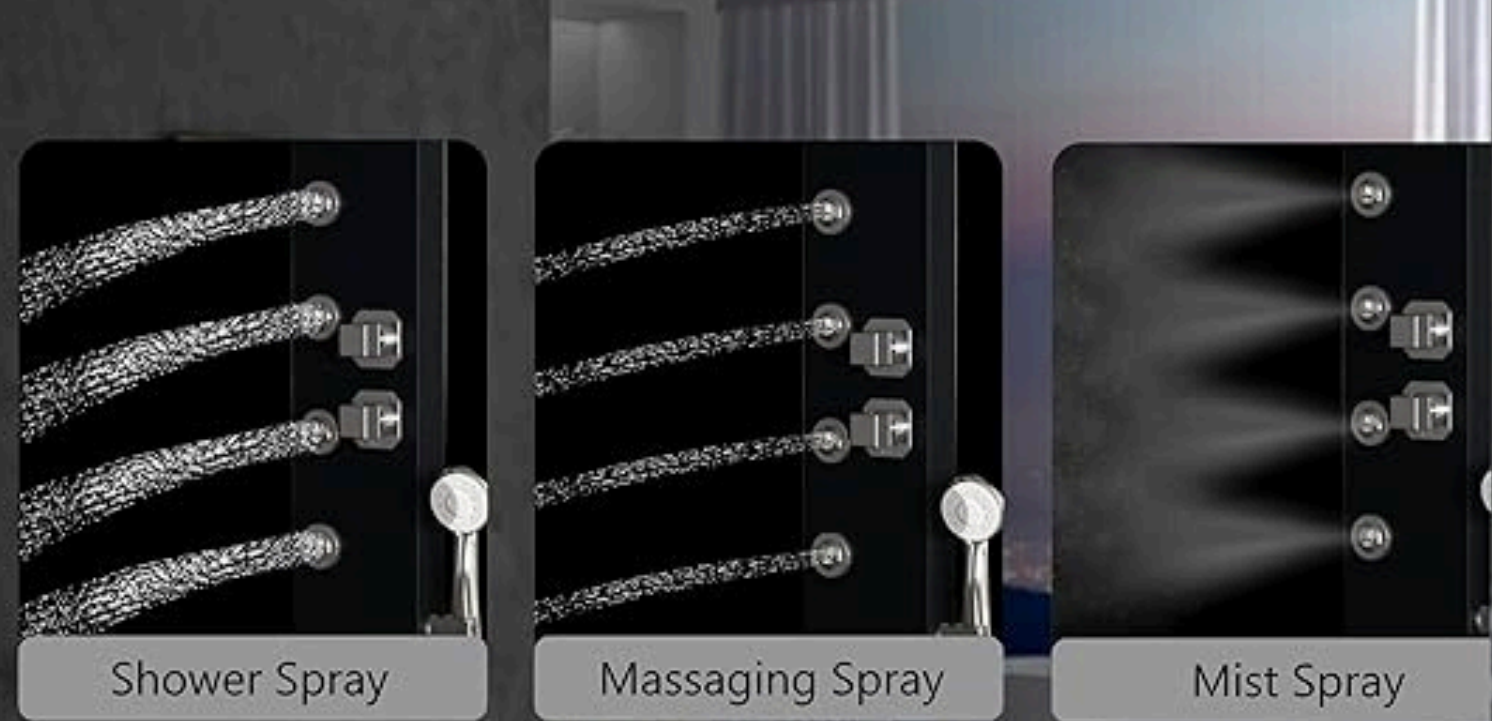

# Zion SHOWER PANEL

The Power Of **3-WAY FUNCTION** Massage Body Jets

## DIVERTER FUNCTION

A Key Switch 5 Function

Thermostatic On-Off Mixer

Hot & Cold Water Mixer

Hot & Cold Water Mixer

### ZION SHOWER PANEL

The Zion Shower Panel is a sophisticated addition to any bathroom, offering a range of features designed for an enhanced and luxurious shower experience.